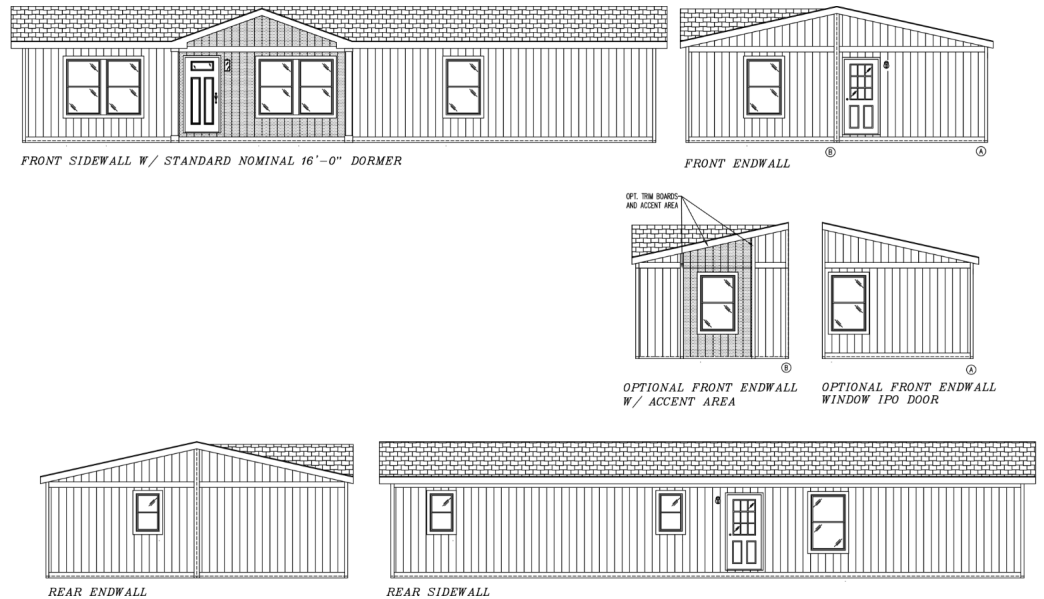

02 FRONT ELEVATION

Heritage Home Center

(425) 353-5464

or Request Firm Quote

EMAIL US