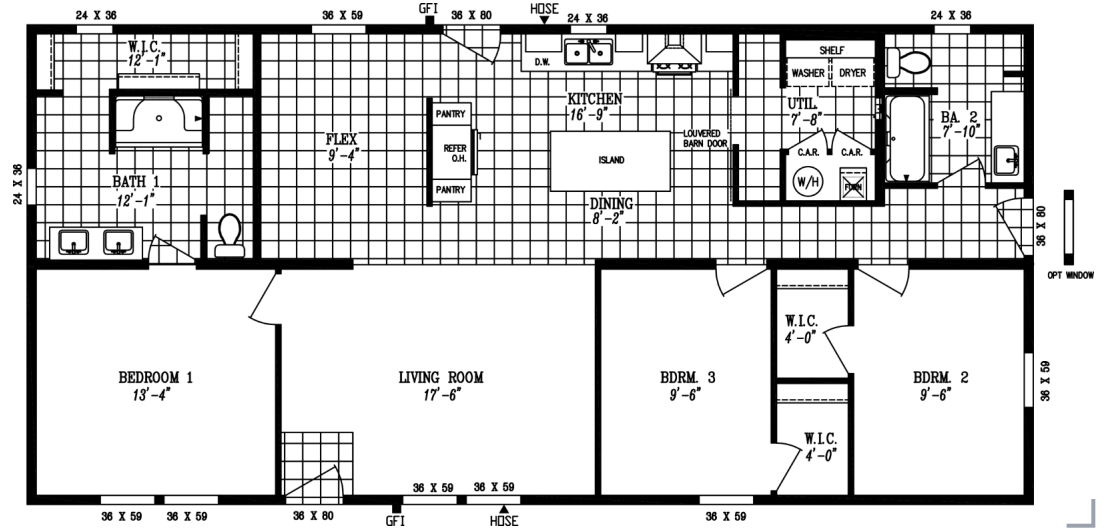

# Shout

27' x 56'

DIMENSIONS

1,493 sf

LIVING SPACE

3

BEDROOMS

2

BATHROOMS

### OVERVIEW

The Tempo Shout offers 1,493 sq ft in a 26'8" x 56' double-wide with 3 bedrooms and 2 baths. A 16'9" kitchen with island and louvered barn door opens to a 17'6" living room. The master suite features a 12'1" walk-in closet and spacious bath. All secondary bedrooms include walk-in closets.

## 01 FLOOR PLAN

1,493 SQ FT · 27' x 56'